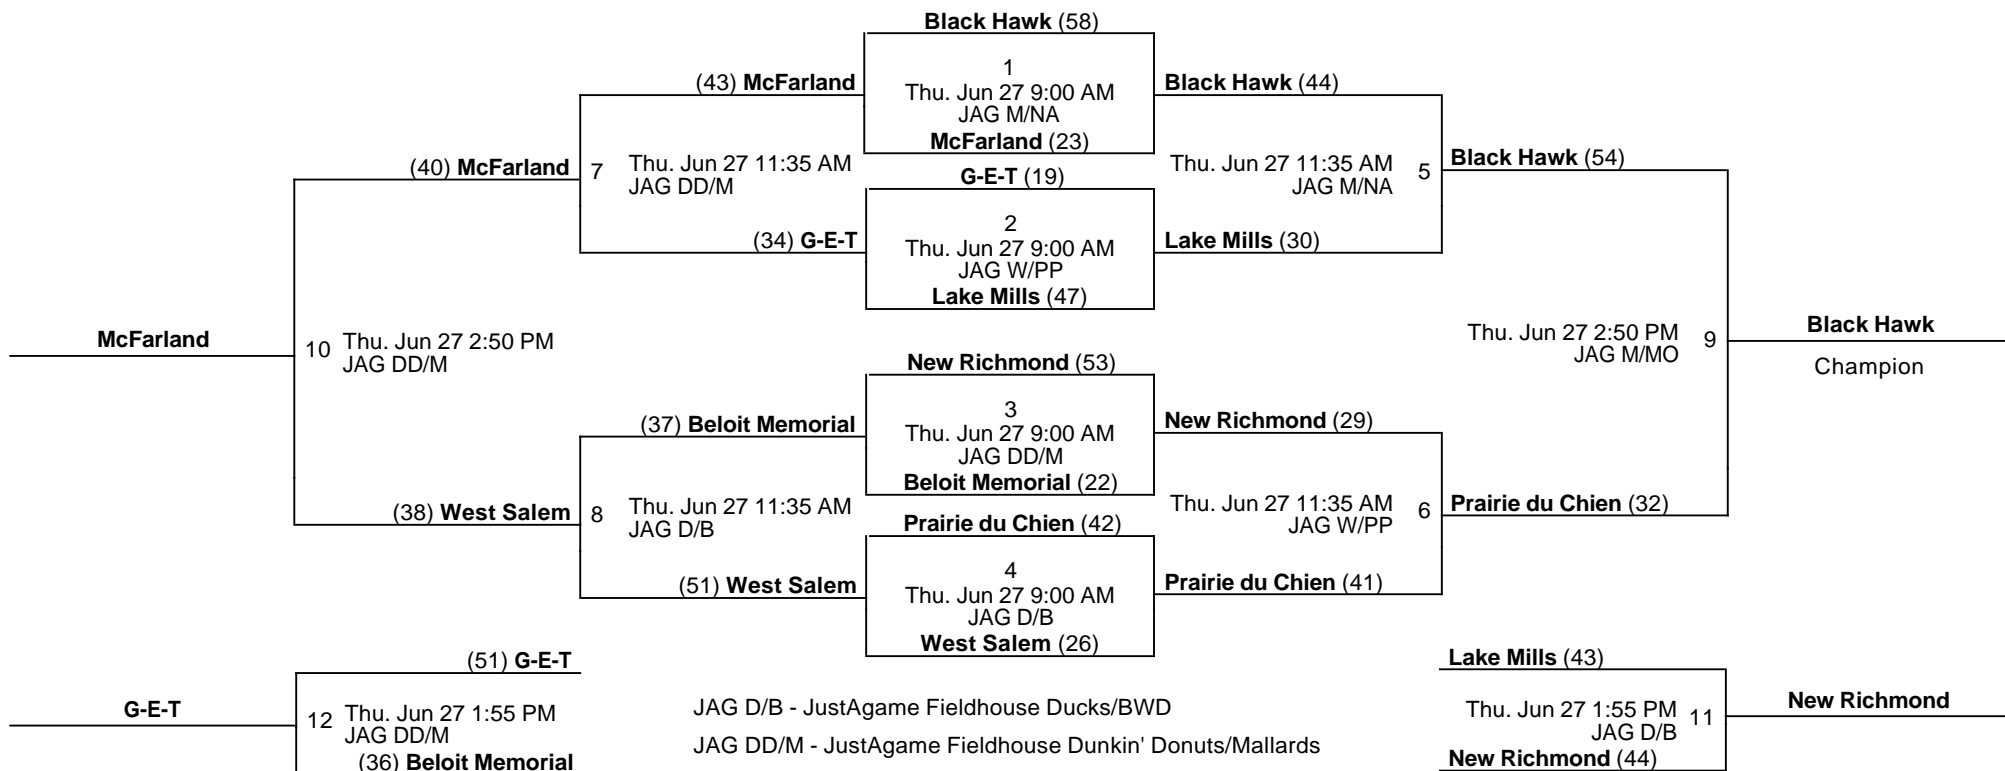

Girls WBCA Jerry Petitgoue Invite Division 2 Championship

Jun 27, 2019

JAG D/B - JustAgame Fieldhouse Ducks/BWD
 JAG DD/M - JustAgame Fieldhouse Dunkin' Donuts/Mallards
 JAG M/MO - JustAgame Fieldhouse MAC's/Mt. Olympus
 JAG M/NA - JustAgame Fieldhouse Moosejaw/Noah's Ark
 JAG W/PP - JustAgame Fieldhouse Wilderness/Pizza Pub