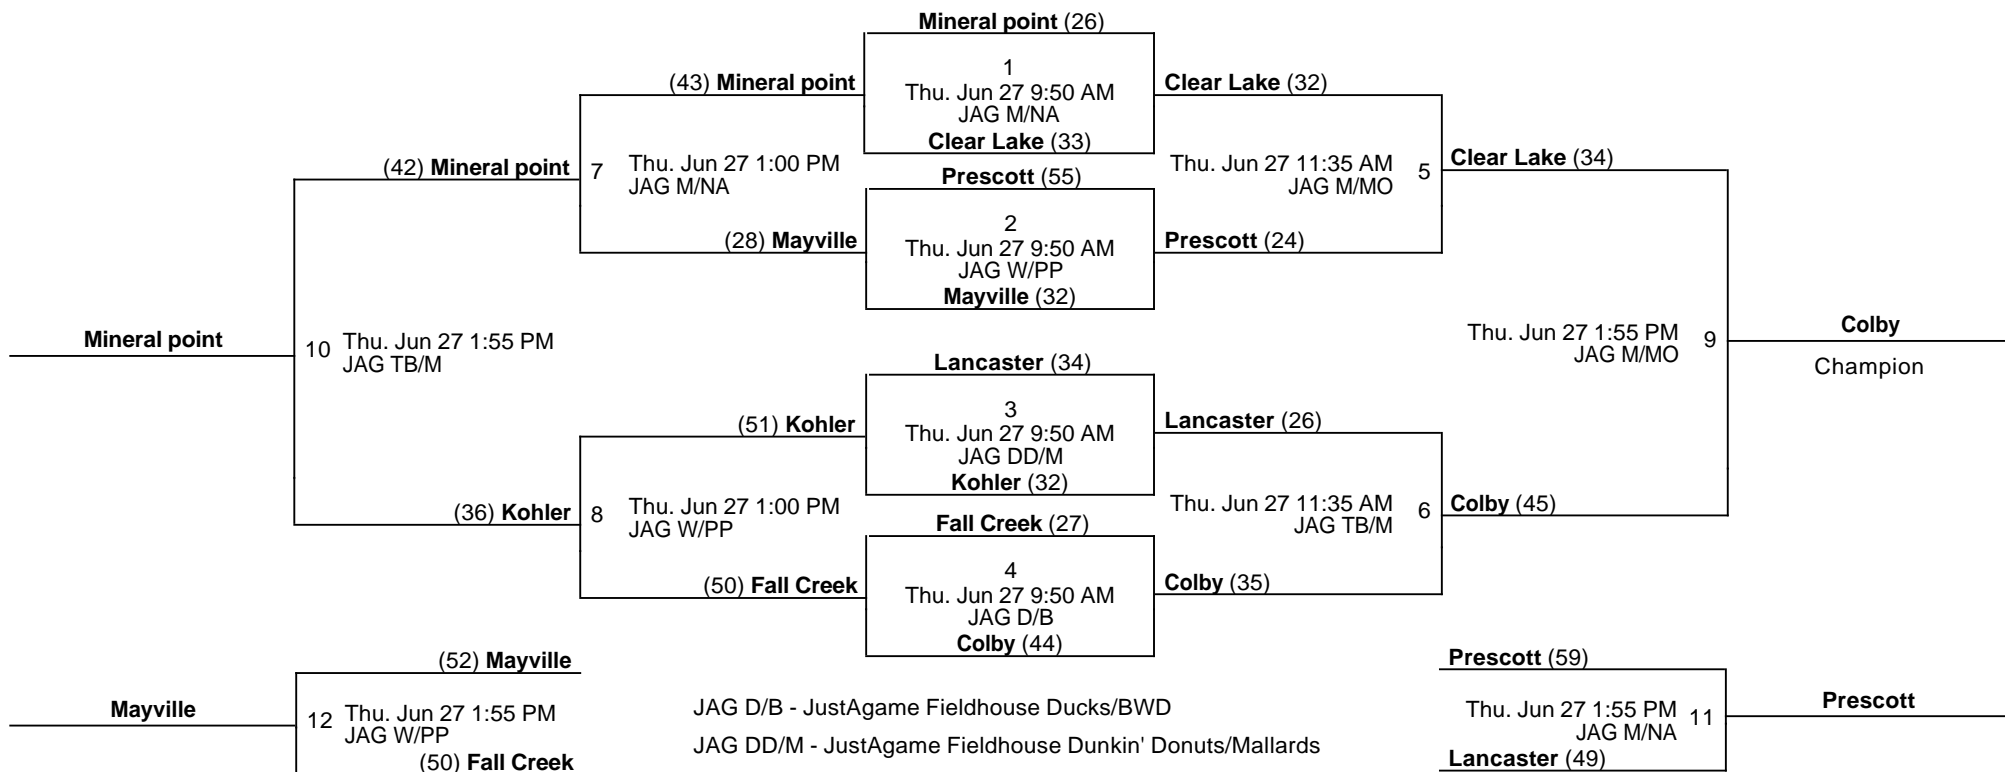

Girls WBCA Jerry Petitgoue Invite Division 3 Championship

Jun 27, 2019

JAG D/B - JustAgame Fieldhouse Ducks/BWD
 JAG DD/M - JustAgame Fieldhouse Dunkin' Donuts/Mallards
 JAG M/MO - JustAgame Fieldhouse MAC's/Mt. Olympus
 JAG M/NA - JustAgame Fieldhouse Moosejaw/Noah's Ark
 JAG TB/M - JustAgame Fieldhouse Tommy B/Monk's
 JAG W/PP - JustAgame Fieldhouse Wilderness/Pizza Pub