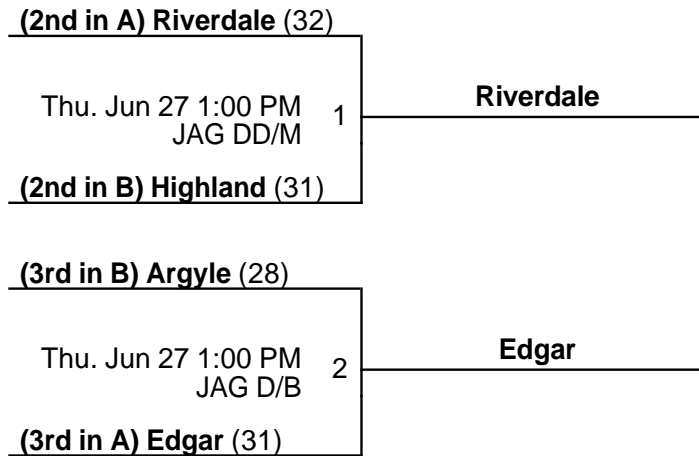

Venues

JAG - JustAgame Fieldhouse

Courts

M/MO - MAC's/Mt. Olympus

TB/M - Tommy B/Monk's

Powered by Exposure Basketball Events

Girls WBCA Jerry Petitgoue Invite
Division 4 Championship

Jun 27, 2019

(1st in A) Loyal (33)	
Thu. Jun 27 1:00 PM JAG M/MO	1
(1st in B) Westfield (20)	

Loyal
Champion

JAG M/MO - JustAgame Fieldhouse MAC's/Mt.
Olympus

Revised 6/27/2019 3:20 PM - Powered by Exposure Basketball Events

Girls WBCA Jerry Petitgoue Invite
Division 4 Consolation

Jun 27, 2019

JAG D/B - JustAgame Fieldhouse Ducks/BWD

JAG DD/M - JustAgame Fieldhouse Dunkin' Donuts/Mallards

Revised 6/27/2019 3:20 PM - Powered by Exposure Basketball Events